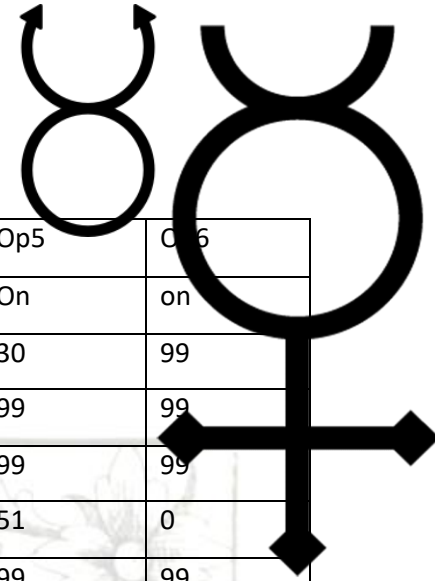

ORMAZD

ALG	23
Pitch Rate 1	99
Pitch Rate 2	99
Pitch Rate 3	99
Pitch Rate 4	99
Pitch Lvl 1	50
Pitch Lvl 2	50
Pitch Lvl 3	50
Pitch Lvl 4	50
Feedback	4
OSC Key Sync	on
LFO Speed	0
LFO Delay	45
LFO Amp Mod Depth	60
LFO Pitch Mod Depth	24
LFO Key Sync	off
LFO Wave	square
Mod Sense Pitch	2
Mono	Off
Transpose	C3

Value	Op1	Op2	Op3	Op4	Op5	Op6
On/Off	on	on	on	on	On	on
EG Rate 1	99	99	99	30	30	99
EG Rate 2	99	99	99	99	99	99
EG Rate 3	99	99	99	99	99	99
EG Rate 4	51	51	0	51	51	0
EG Lvl 1	99	99	99	99	99	99
EG Lvl 2	99	99	99	99	99	99
EG Lvl 3	99	99	99	99	99	99
EG Lvl 4	0	0	0	0	0	0
Break Point	39	39	39	39	39	39
Left Depth	0	0	0	0	0	0
Right Depth	0	0	0	0	0	0
Left Curve	-LN	-LN	-EX	-LN	-LN	-EX
Right Curve	-LN	-LN	-EX	-LN	-LN	-EX
OSC Rate Scale	0	0	0	0	0	0
Amp Mod Sens	0	0	0	0	0	0
Key Vel	0	0	1	0	0	0
Output Lvl	99	99	75	99	99	78
OSC Mode	ratio	ratio	ratio	ratio	ratio	ratio
Freq Coarse	0.5	2	0.5	1	2	1
Freq Fine						
Detune	0	0	0	+6	-6	-7